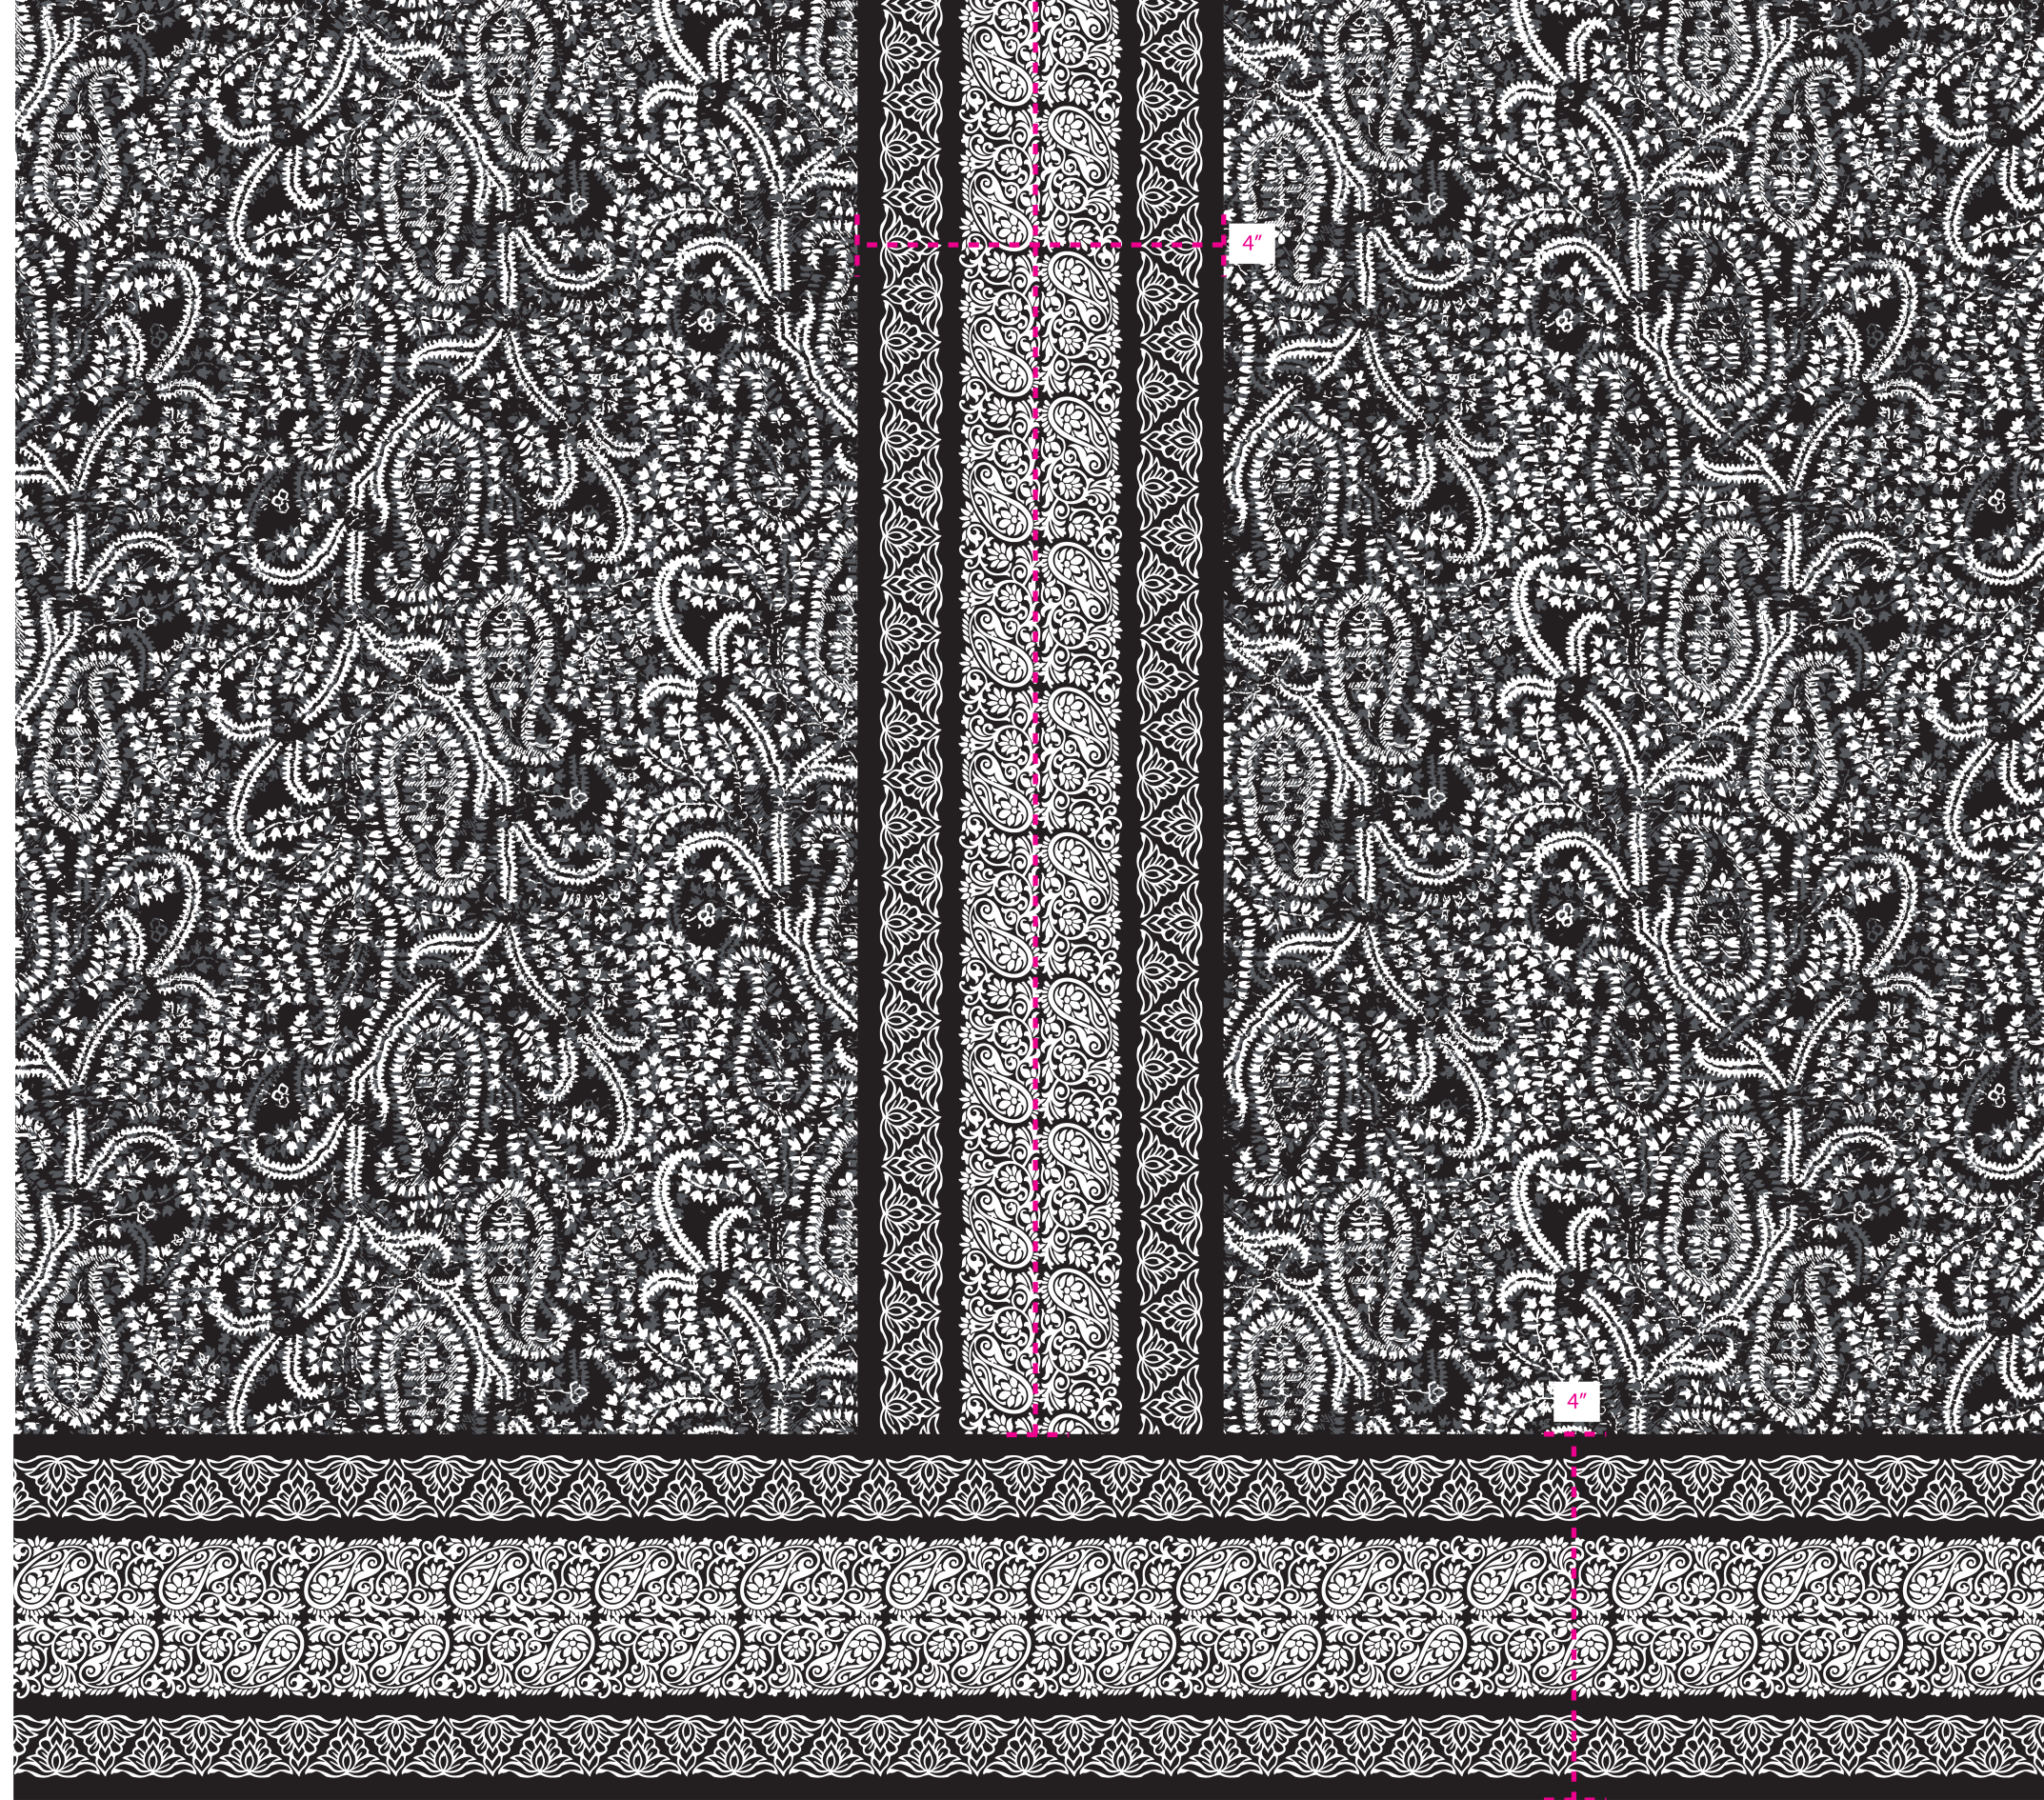

**ENGINEERED BLACK & WHITE PAISLEY PRINT**  
**\*\*ART IS REDUCED BY 50%\*\***

HEM

ENGINEERED BLACK & WHITE PAISLEY PRINT  
\*\*ART IS ACTUAL SIZE\*\*

AOP is for main body and sleeves

9.38"

6.5"

Border Stripe for CF & front/ back hem

3.17"

4"

STRETCH LIMO  
19-4005 TCX

MARSHMELLOW  
11-4300 TCX

IRON GATE  
19-3910 TCX

STRETCH LIMO  
19-4005 TCX

MARSHMELLOW  
11-4300 TCX

\*\*GRADE ACCORDINGLY